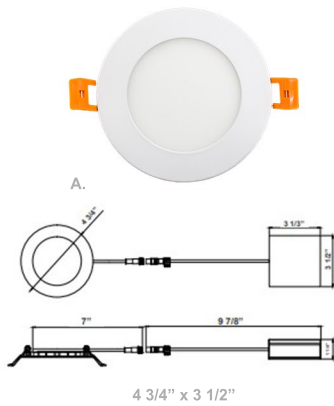

4" Ultra Slim Round & Square Recessed Lights

Wattage

9W

Voltage Input

120V AC

Efficacy

66-70 LPW

Dimming

Dimmable Down to 10% Using Standard TRIAC Dimmer

Finish

Die-Cast Aluminum
White / Bronze Finish

Beam Angles

Color Temperatures

Features

Catalog No.	Fig.
RSL4-MCT5	A.
RSL4-MCT5-ORB	B.
SSL4-MCT5	C.

Factory-Installed Options