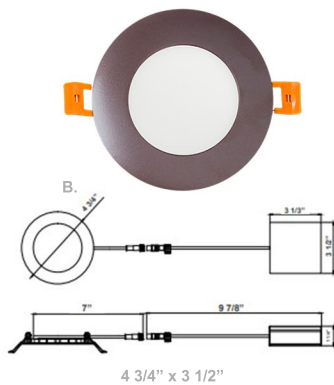

4" Ultra Slim Round & Square Recessed Lights

Wattage

9W

Voltage Input

120V AC

Efficacy

66-70 LPW

Dimming

Dimmable Down to 10% Using Standard TRIAC Dimmer

Finish

Die-Cast Aluminum
White / Bronze Finish

Beam Angles

Color Temperatures

Features

Catalog No.	Fig.
RSL4-MCT5	A.
RSL4-MCT5-ORB	B.
SSL4-MCT5	C.

Factory-Installed Options

Watts	277V Option	Description	Photocell	Description	Paint	Sensor	Description
UP TO 19W	OPT-EM-DL1EXT	EXTERNAL	N/A	N/A	N/A	N/A	N/A