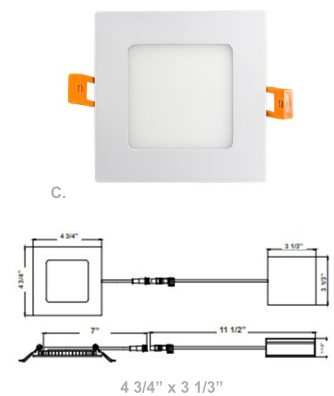

4" Ultra Slim Round & Square Recessed Lights

Wattage

9W

Voltage Input

120V AC

Efficacy

66-70 LPW

Dimming

Dimmable Down to 10% Using Standard TRIAC Dimmer

Finish

Die-Cast Aluminum
White / Bronze Finish

Beam Angles

Color Temperatures

Features

Catalog No.	Fig.
RSL4-MCT5	A.
RSL4-MCT5-ORB	B.
SSL4-MCT5	C.

Factory-Installed Options